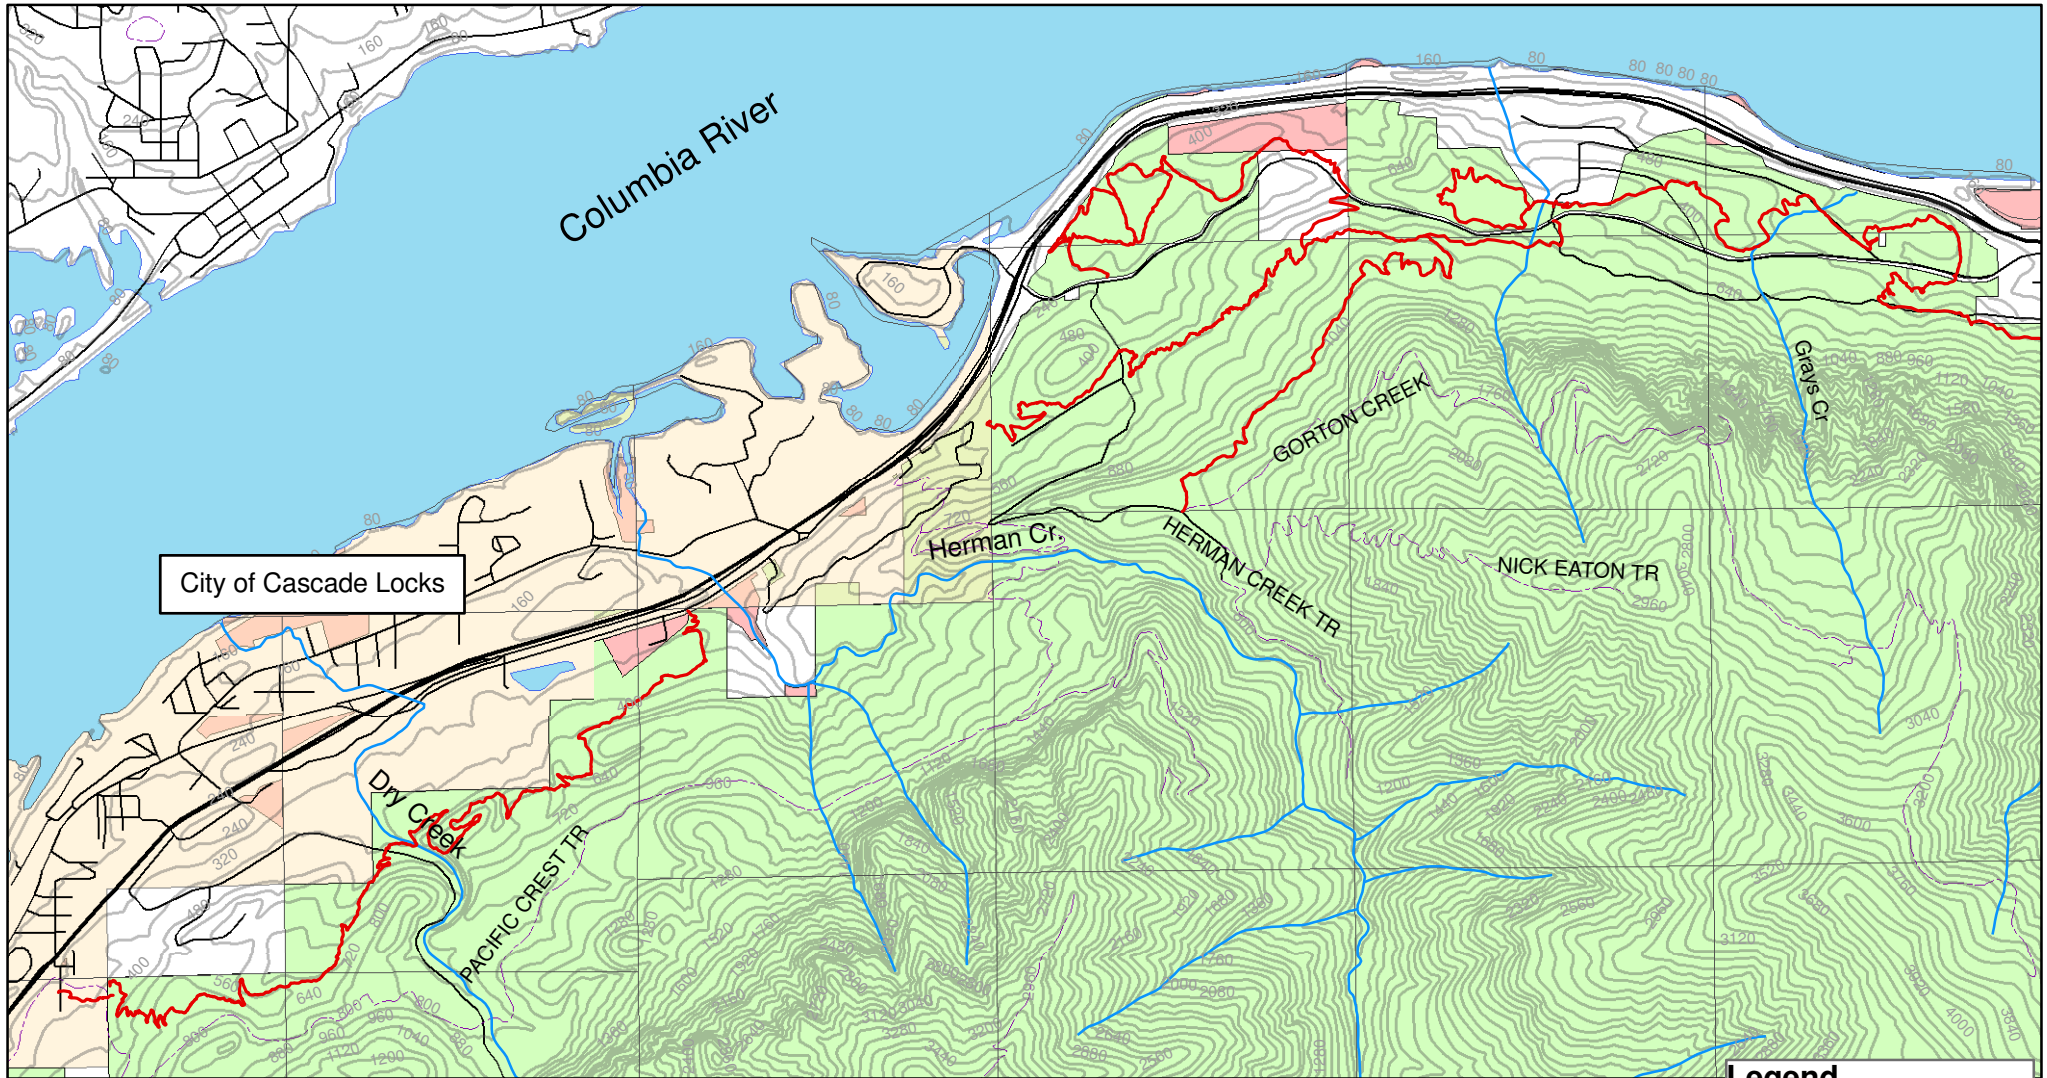

Bridge of the Gods Trail System

Legend

- Proposed Trail System
- Pacific Crest Trail
- CL City Limits
- State
- Federal

Area information provided by Hood River County Public Works
 Flagged Routes provided by IMBA
 Map Created by the Port of Cascade Locks